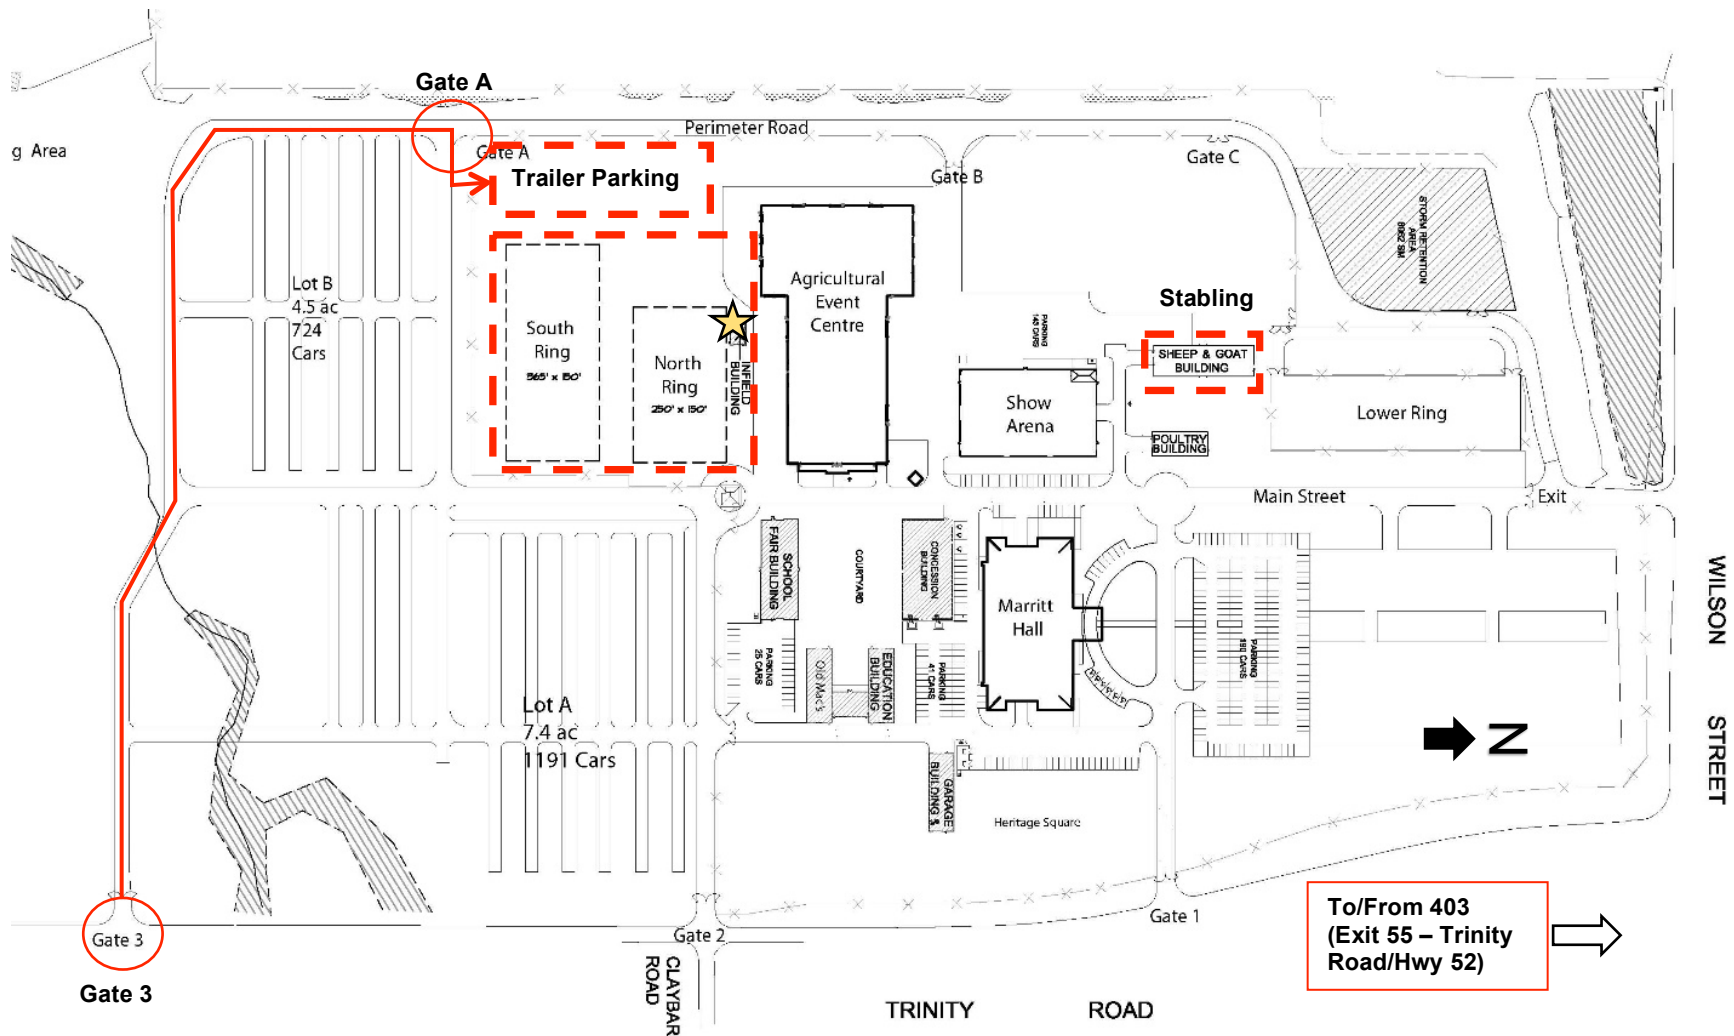

Map of Ancaster Fairgrounds
 Standardbred Horse Show August 31, 2022

Trailers enter Gate 3 along Trinity Road, drive around south/west of site to Gate A, park along fence.

Standardbred Show rings are South and North outdoor sand rings. Entry desk/announcer and water will be in/around Infield Building (marked with star). Stabling is in Sheep and Goat Building - stalls must be paid for in advance and cleaned out at the end of day.

Tri-County Carriage Association is hosting a carriage driving show in both indoor rings and a food booth is available near their rings.